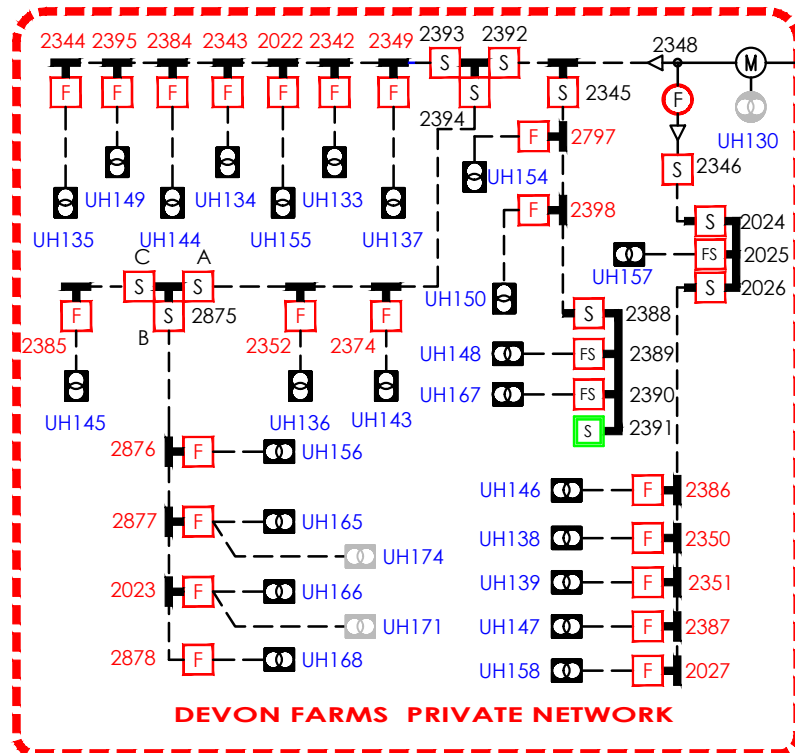

Set Dublin Bay regulators to neutral (zero tap) before closing switch 2732

3B/03E/063
Issue ABV
05/02/26
BY CKD APPD
DCH/MGB/DAT

LUGGATE 11kV

W7

W8

To ABS2439

Luggate-Cromwell

W8

W6

W6

To ABS242 (UC No.1 - 66kV)

To ABS237 Mt Barker Road

Live End Cap

Live End Seal

Live End Seal

LUGGATE